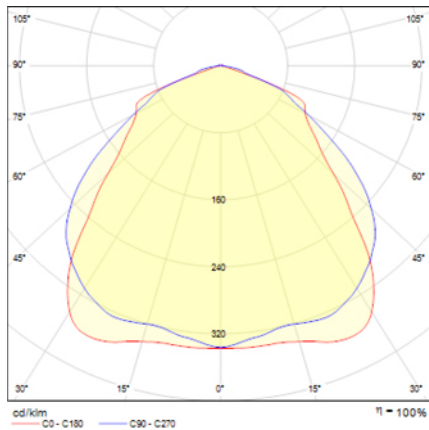

Emergency Lighting  
Ref. VMSE

**UNE 60598-2-22**  
**230V 50/60HZ**

Emergency Lighting: VÍA LED. Reference: VMSE, manufactured by Normalux. Lumens: 195 lm. Autonomy (h): 1 h. Operating mode: Non Maintained. Installation: Surface Mounting. Light source: Led. Battery of: Ni-Cd 3,6V/750mAh. IP: 20. IK: 04. Version: Standard. Color: White. Casing: Self-Extinguishing ABS+PC. Voltage: 230V 50/60Hz. Dimensions (mm): 142 x 142 x 39 mm. Manufactured according UNE 60598-2-22 regulations.

Lumens	195 lm
Color temperatures (K)	5700
Light source	Led
Autonomy (h)	1h
Battery	Ni-Cd 3,6V/750mAh
Power (W)	1W
Operating mode	Non Maintained
Class	II
IP	20
IK	04

Photometric data:

Dimensions (mm):